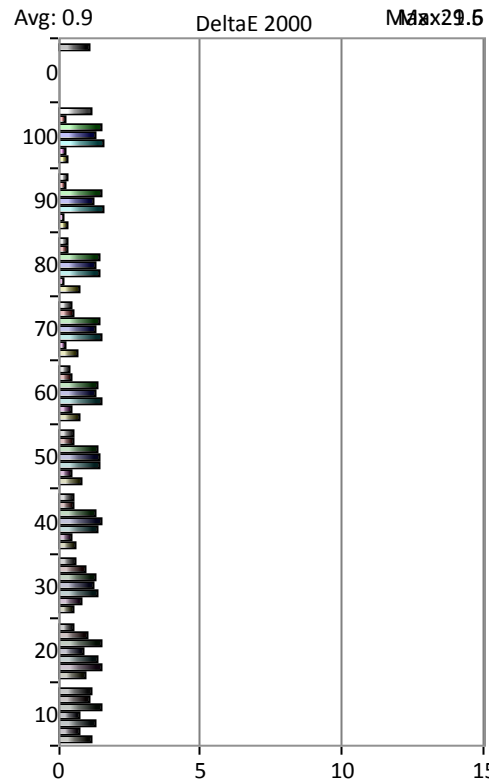

Gamma formula: PowerFunction

Gamma: 2.4

Display Information

Display:

AM210

Calibration Equipment

Meter: Klein Instruments K Series

Source: FSI BoxIO Generator

Luminance Sweeps

DeltaL

DeltaC

DeltaH