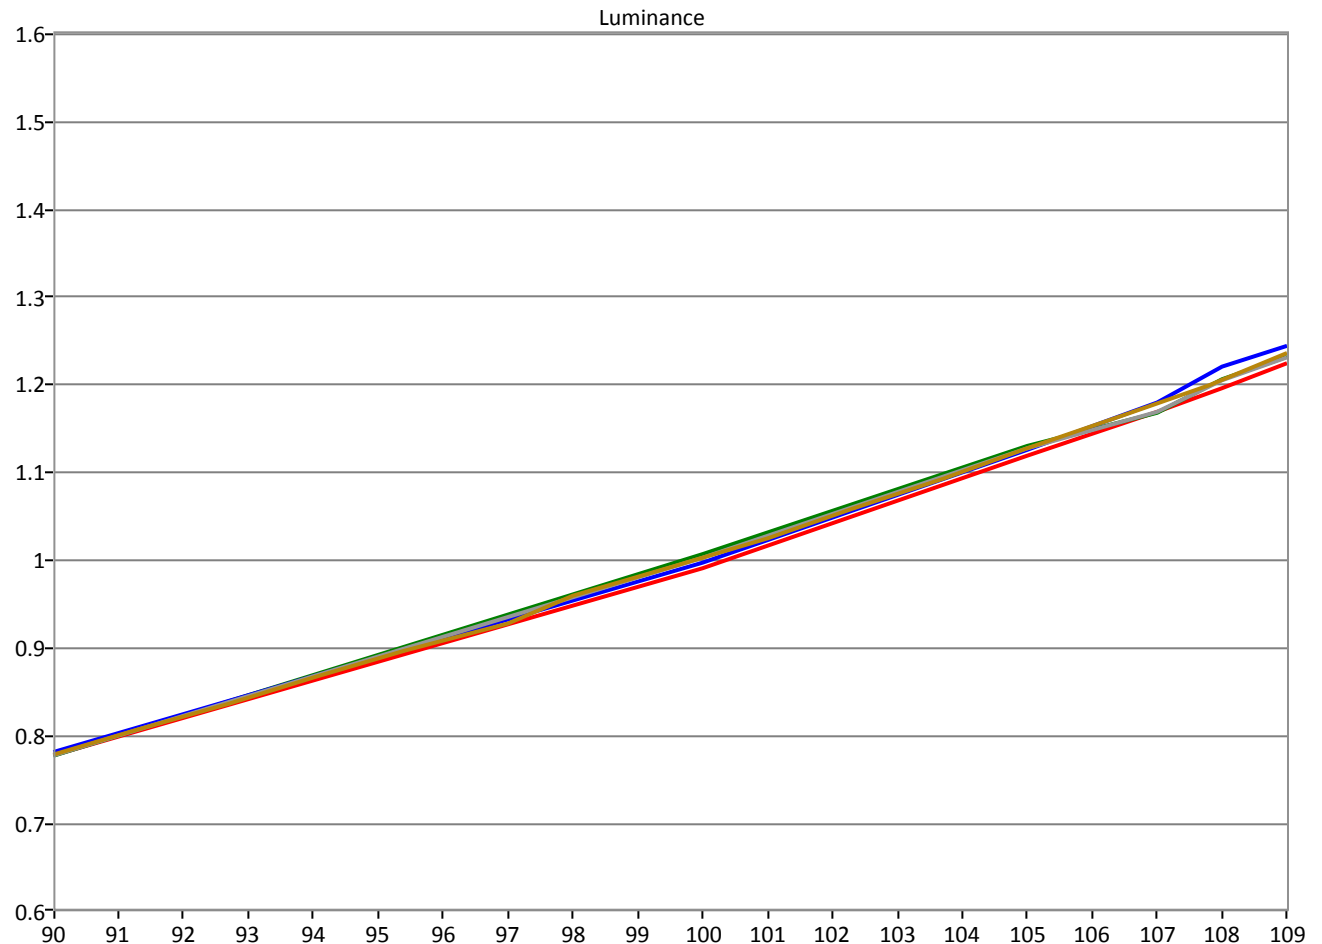

Display Information

Display:
AM210

Calibration Equipment

Meter: Klein Instruments K Series
Source: FSI BoxIO Generator

2020/12/29

White Level: 95.44

尊正

Multipoint Grayscale