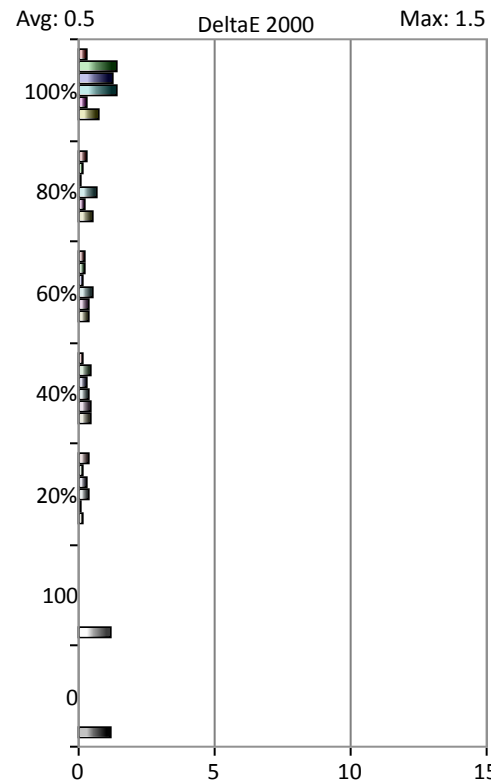

尊正

SDR Analysis

Calibrator Information

Name: ZUNZHENG

Phone:

Address Line 1: 深圳市南山区南海大道

Address Line 2: 美年广场2栋6楼

City: 深圳市

State: 广东省 Zip: 518054

Calibrator: zunzheng

Calibration Targets

Gamut primaries: rec.709/sRGB

Gamma formula: PowerFunction

Gamma: 2.4

Display Information

Display:

AM210

Calibration Equipment

Meter: Klein Instruments K Series

Source: FSI BoxIO Generator

Saturation Sweeps