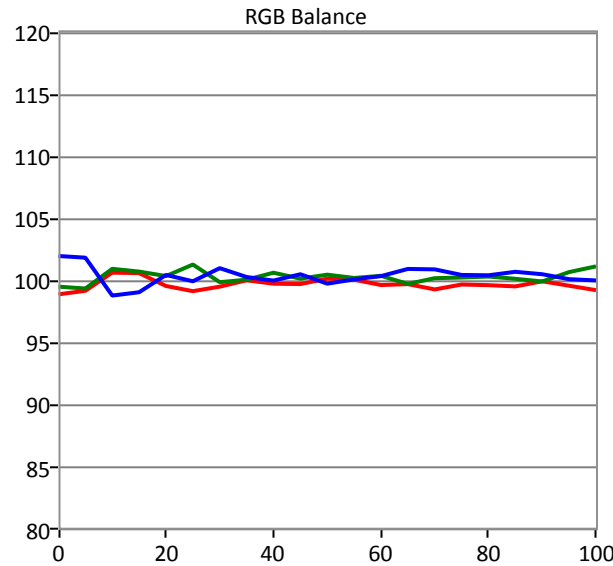

尊正

Multipoint Grayscale

SDR Analysis

Calibrator Information

Name: ZUNZHENG
Phone:
Address Line 1: 深圳市南山区南海大道
Address Line 2: 美年广场2栋6楼
City: 深圳市
State: 广东省 Zip: 518054
Calibrator: zunzheng

Calibration Targets

Gamut primaries: rec.709/sRGB
Gamma formula: PowerFunction
Gamma: 2.4

Display Information

Display:
AM210

Calibration Equipment

Meter: Klein Instruments K Series
Source: FSI BoxIO Generator

Target x:CIE31	0.3127	0.3127	0.3127	0.3127	0.3127	0.3127	0.3127	0.3127	0.3127	0.3127	0.3127	0.3127	0.3127	0.3127	0.3127	0.3127	0.3127	0.3127	0.3127	0.3127	
Target y:CIE31	0.3290	0.3290	0.3290	0.3290	0.3290	0.3290	0.3290	0.3290	0.3290	0.3290	0.3290	0.3290	0.3290	0.3290	0.3290	0.3290	0.3290	0.3290	0.3290	0.3290	
Target Y cd/m²	0.1173	0.1900	0.5011	1.1328	2.1429	3.5777	5.4773	7.8769	10.8083	14.3008	18.3816	22.6231	27.8959	33.8268	40.4372	47.7478	55.7783	64.5477	74.0742	84.3754	95.4684
x: CIE31	0.2636	0.2911	0.3230	0.3164	0.3109	0.3111	0.3105	0.3124	0.3123	0.3119	0.3131	0.3127	0.3121	0.3118	0.3115	0.3121	0.3121	0.3119	0.3124	0.3124	0.3122
y: CIE31	0.2651	0.2959	0.3491	0.3357	0.3287	0.3327	0.3263	0.3286	0.3302	0.3284	0.3302	0.3292	0.3290	0.3274	0.3281	0.3288	0.3289	0.3284	0.3284	0.3296	0.3300
Y cd/m²	0.1173	0.2595	0.4137	1.1351	2.0672	3.6184	5.3534	7.7415	10.7617	14.2067	18.2268	22.2660	27.7162	33.6700	40.3514	47.8020	55.4894	64.3712	74.0149	84.5572	95.4684
ΔE 2000	1.2213	1.3349	1.2185	0.8654	0.4534	1.3708	0.6168	0.2609	0.6050	0.2722	0.4787	0.3698	0.3892	0.6303	0.4908	0.2654	0.3447	0.3610	0.3069	0.6736	1.1973
dEITP	8.9607	9.4132	6.7260	1.4106	1.7103	1.6283	1.4793	0.9559	0.6148	0.5554	0.6594	1.0104	0.5735	0.6599	0.6586	0.3178	0.4898	0.4569	0.2393	0.4312	0.6974