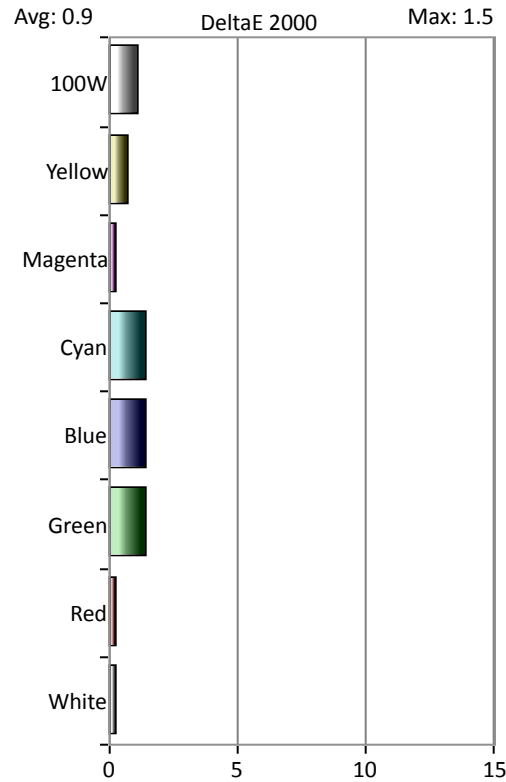

Calibration Equipment

Meter: Klein Instruments K Series
Source: FSI BoxIO Generator