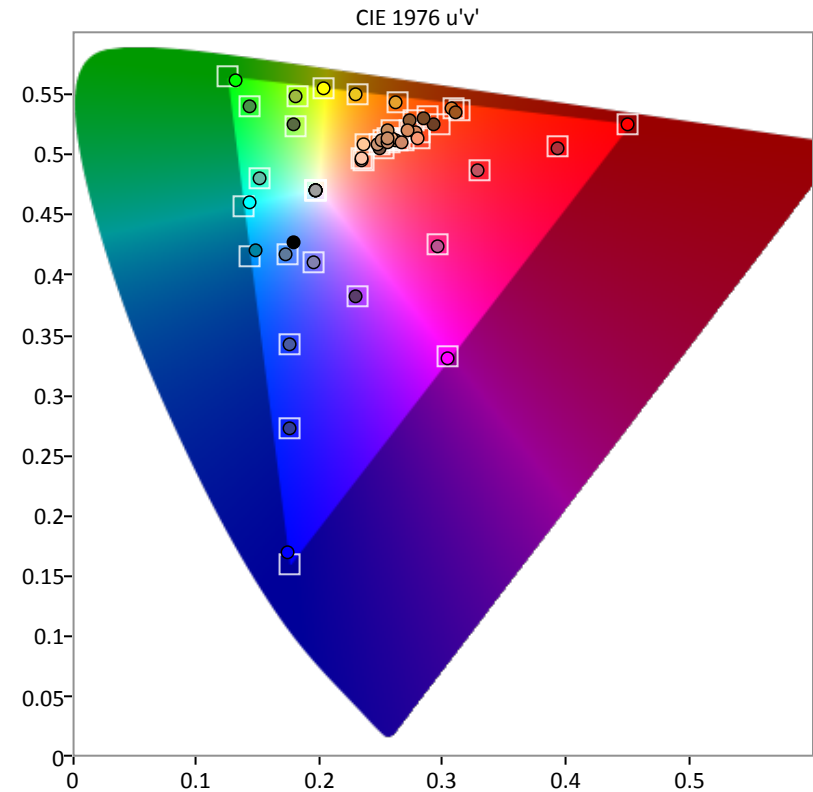

ColorChecker