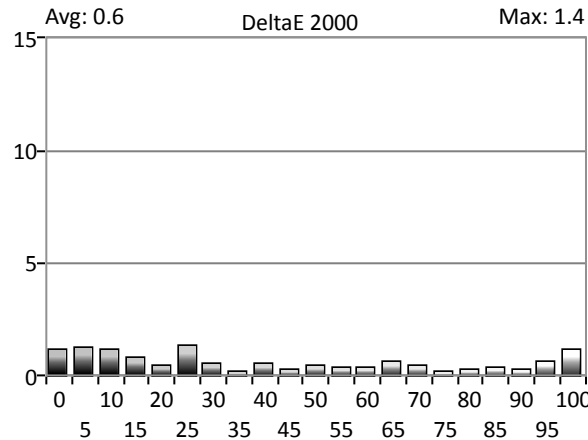

尊正

Multipoint Grayscale

SDR Analysis

Calibrator Information

Name: ZUNZHENG
Phone:
Address Line 1: 深圳市南山区南海大道
Address Line 2: 美年广场2栋6楼
City: 深圳市
State: 广东省 Zip: 518054
Calibrator: zunzheng

Calibration Targets

Gamut primaries: rec.709/sRGB
Gamma formula: PowerFunction
Gamma: 2.4

Display Information

Display:
AM210

Calibration Equipment

Meter: Klein Instruments K Series
Source: FSI BoxIO Generator

Target x:CIE31	0.3127	0.3127	0.3127	0.3127	0.3127	0.3127	0.3127	0.3127	0.3127	0.3127	0.3127	0.3127	0.3127	0.3127	0.3127	0.3127	0.3127	0.3127	0.3127	0.3127	
Target y:CIE31	0.3290	0.3290	0.3290	0.3290	0.3290	0.3290	0.3290	0.3290	0.3290	0.3290	0.3290	0.3290	0.3290	0.3290	0.3290	0.3290	0.3290	0.3290	0.3290	0.3290	
Target Y cd/m²	0.1173	0.1900	0.5011	1.1328	2.1429	3.5777	5.4773	7.8769	10.8083	14.3008	18.3816	22.6231	27.8959	33.8268	40.4372	47.7478	55.7783	64.5477	74.0742	84.3754	95.4684
x: CIE31	0.2636	0.2911	0.3230	0.3164	0.3109	0.3111	0.3105	0.3124	0.3123	0.3119	0.3131	0.3127	0.3121	0.3118	0.3115	0.3121	0.3121	0.3119	0.3124	0.3124	0.3122
y: CIE31	0.2651	0.2959	0.3491	0.3357	0.3287	0.3327	0.3263	0.3286	0.3302	0.3284	0.3302	0.3292	0.3290	0.3274	0.3281	0.3288	0.3289	0.3284	0.3284	0.3296	0.3300
Y cd/m²	0.1173	0.2595	0.4137	1.1351	2.0672	3.6184	5.3534	7.7415	10.7617	14.2067	18.2268	22.2660	27.7162	33.6700	40.3514	47.8020	55.4894	64.3712	74.0149	84.5572	95.4684
ΔE 2000	1.2213	1.3349	1.2185	0.8654	0.4534	1.3708	0.6168	0.2609	0.6050	0.2722	0.4787	0.3698	0.3892	0.6303	0.4908	0.2654	0.3447	0.3610	0.3069	0.6736	1.1973
dEITP	8.9607	9.4132	6.7260	1.4106	1.7103	1.6283	1.4793	0.9559	0.6148	0.5554	0.6594	1.0104	0.5735	0.6599	0.6586	0.3178	0.4898	0.4569	0.2393	0.4312	0.6974