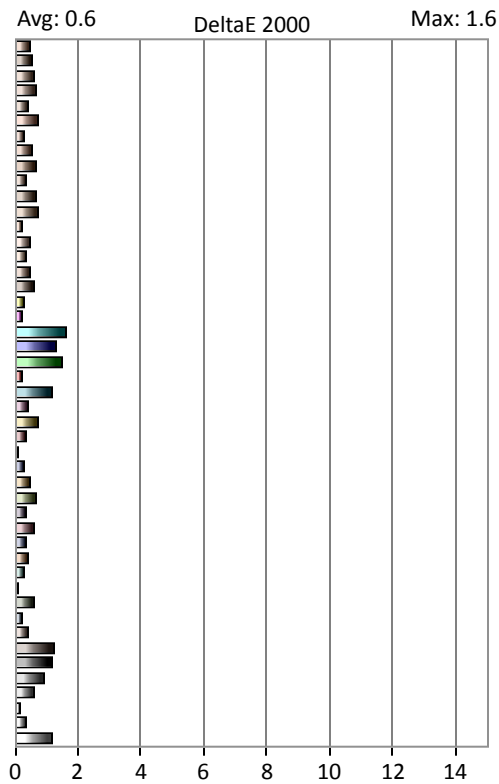

ColorChecker